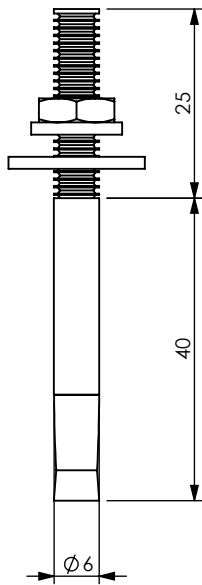

## A) SPECIFICATIONS

- 1 Stainless Steel Anchor
- 2 Flat washer
- 3 Nut
- 4 Flat washer RPI 6/18

## B) PACKAGING INFORMATION

Packing in boxes.  
Label indicating:  
product code, article, quantity,  
production batch,  
FIMO logo and figure.  
( Customer code on request ).

## C) MOUNTING INSTRUCTIONS

On request

code	<b>1013020665.01</b>
article	MFI 6x 65/25 for RAW

100	0.00473kg

RI	DATE	DR	DATE	AP	Description:
02					<b>MFI 6x 65/25 for RAW</b> Stainless Steel Anchors
01					
00	30/04/19	G.S.	30/04/19	A.V.	
1 <sup>ST</sup> EMISSION					
					Use:
					Fixing of radiating cable clamps