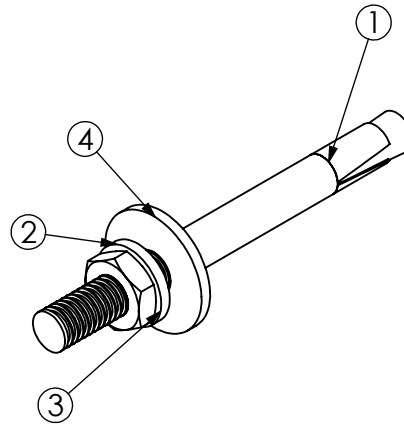

## A) SPECIFICATIONS

- 1 Stainless Steel Anchor
- 2 Flat washer
- 3 Nut
- 4 Flat washer RPI 6/18

## C) MOUNTING INSTRUCTIONS

On request

code	<b>1013020665.01</b>
article	MFI 6x 65/25 for RAW

100	0.00473kg

RI	DATE	DR	DATE	AP	Description:
02					<b>MFI 6x 65/25 for RAW</b> Stainless Steel Anchors
01					
00	30/04/19	G.S.	30/04/19	A.V.	
1 <sup>ST</sup> EMISSION					
					Use:
					Fixing of radiating cable clamps